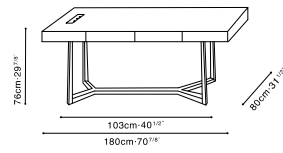

VESSEL DESK

C0552014 Desk

C0552015 Desk

Available in:

Grey Oak